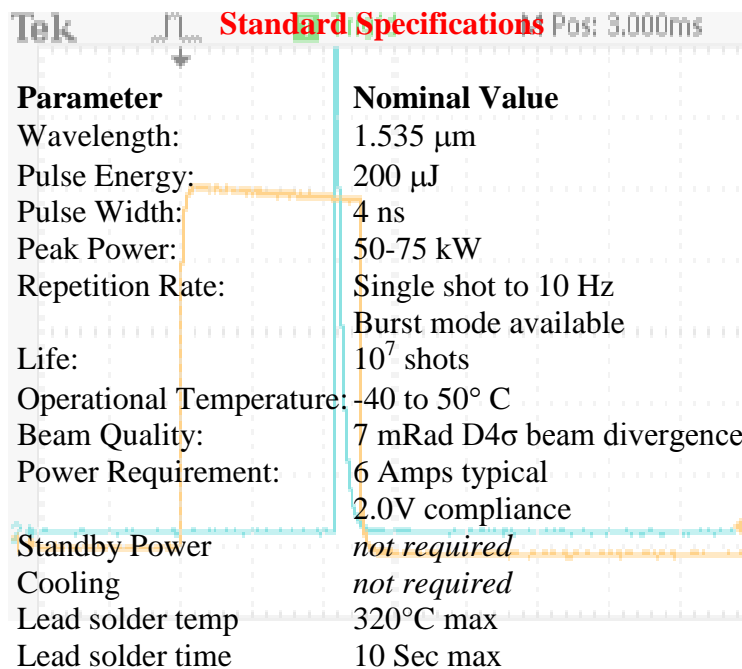

ER200 MINIATURE SOLID-STATE LASER

Diode-Pumped, Passively Q-Switched, Er:Glass
Laser Packaged in a Modified TO-3 Housing

For more information contact: sales@megawattlasers.com

20150218